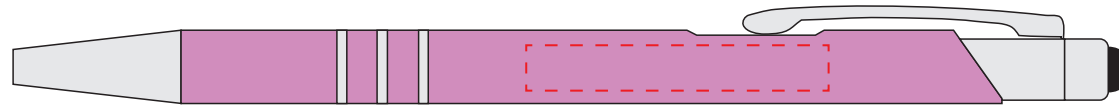

Approval Proof

Colours

 Laser Engraved

Product Colour

 Pink

Bello Ballpoint Pen with Stylus
14.8cm Length, 1cm Diameter
Branding Method: Laser Engraved

Logo Size

Terms & Conditions